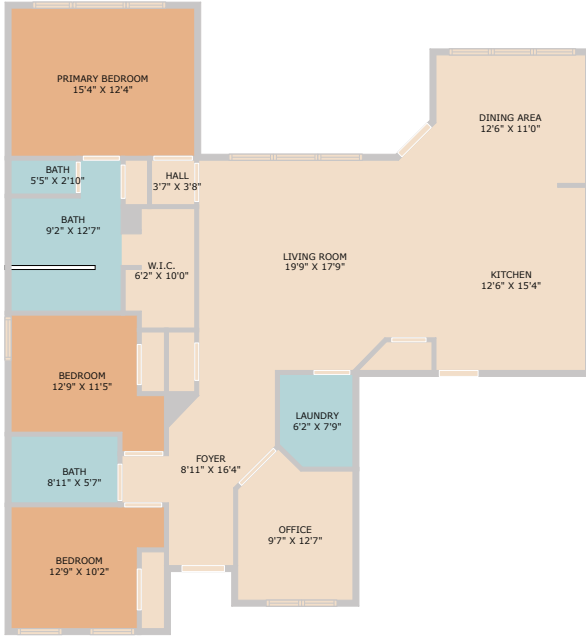

Jessica Roy

✉ jessica@goodrich-realty.com

© 2025 TBD. All rights reserved. This floor plan is an approximation of existing structures and features and is provided for convenience only with the permission of the seller. All measurements are approximate and not guaranteed to be exact or to scale. Buyer should confirm measurements using their own sources.