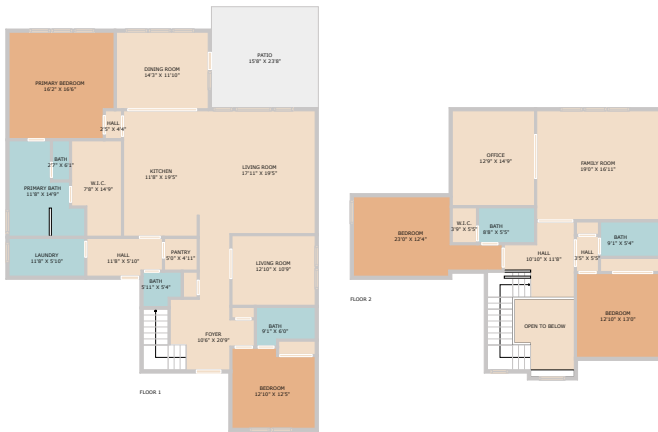

**TWIST
TOURS**