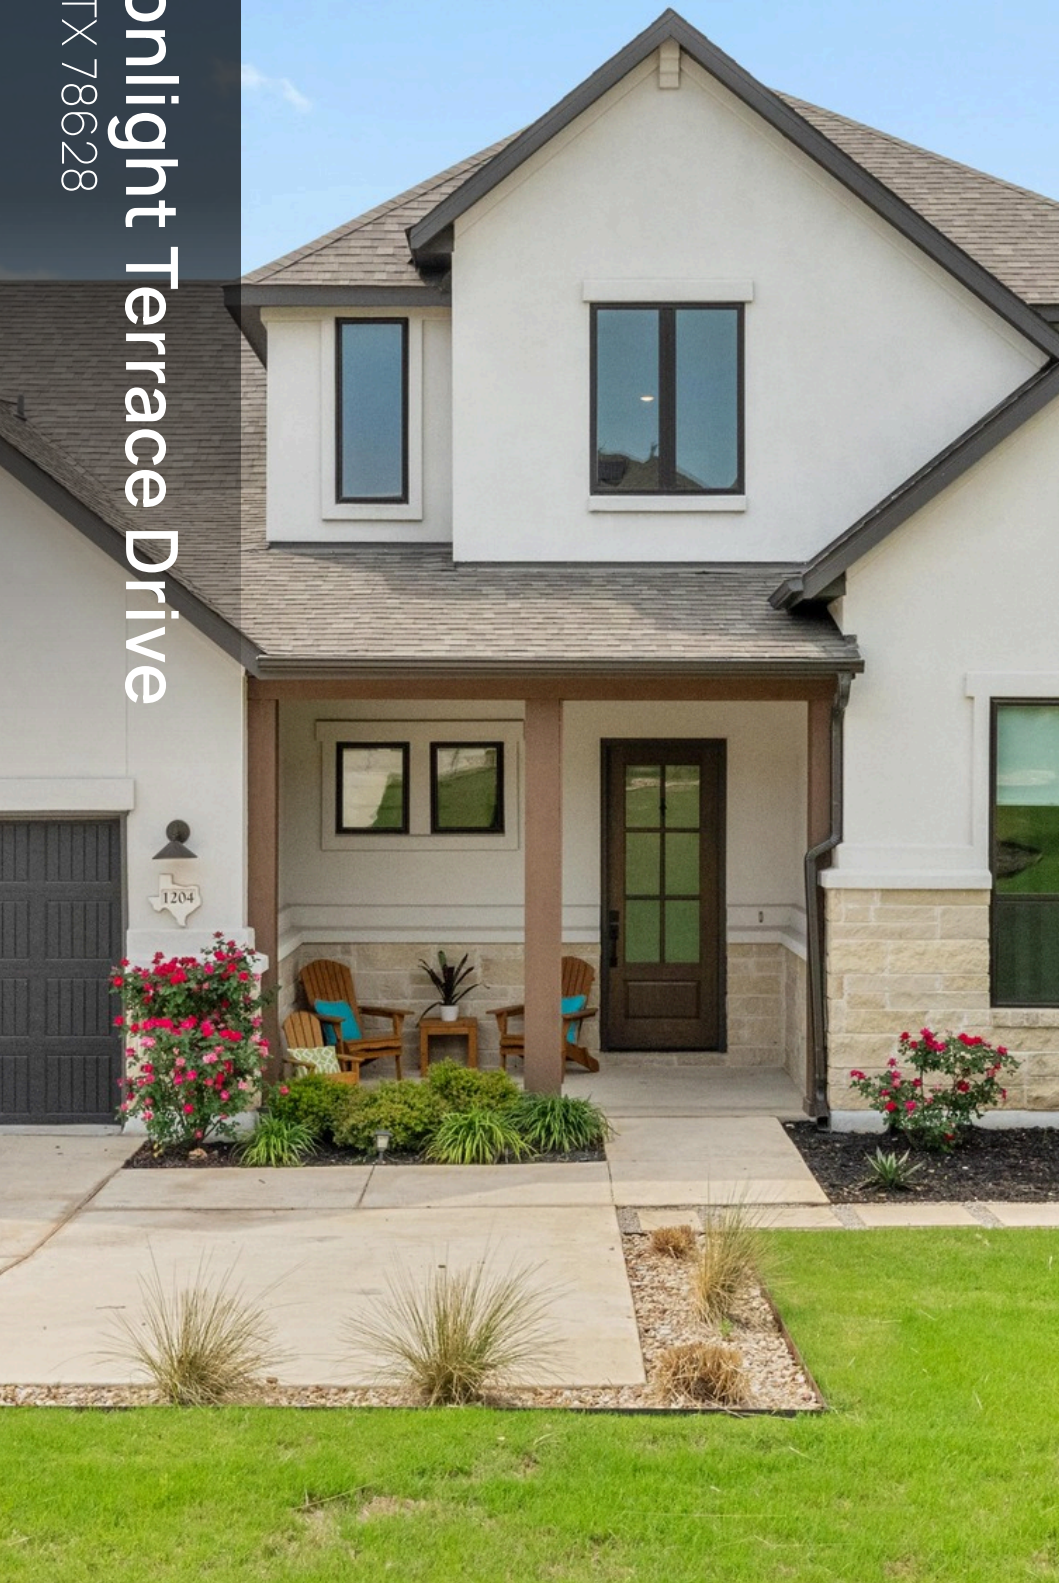

1204 Moonlight Terrace Drive  
Georgetown, TX 78628

See online or with your mobile device:  
<https://1204moonlightterrace.mls.tours>

**TWIST  
TOURS**

Floor Plan Created by Cubicasa App. Measurements Deemed Highly Reliable But Not Guaranteed.