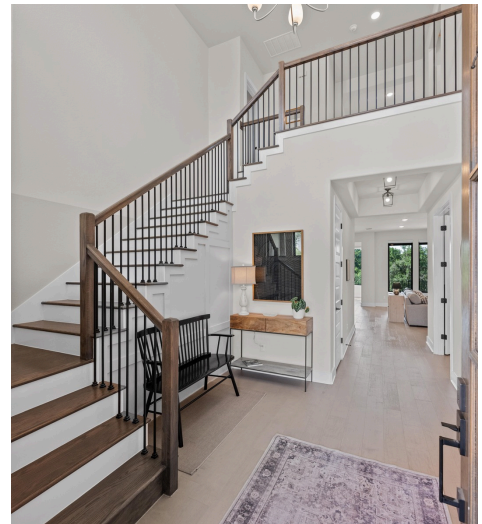

1204 Moonlight Terrace Drive  
Georgetown, TX 78628

See online or with your mobile device:  
<https://1204moonlightterrace.mls.tours>

**TWIST  
TOURS**

Floor Plan Created by Cubicasa App. Measurements Deemed Highly Reliable But Not Guaranteed.