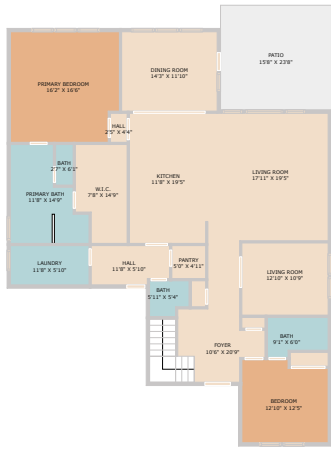

**TWIST
TOURS**