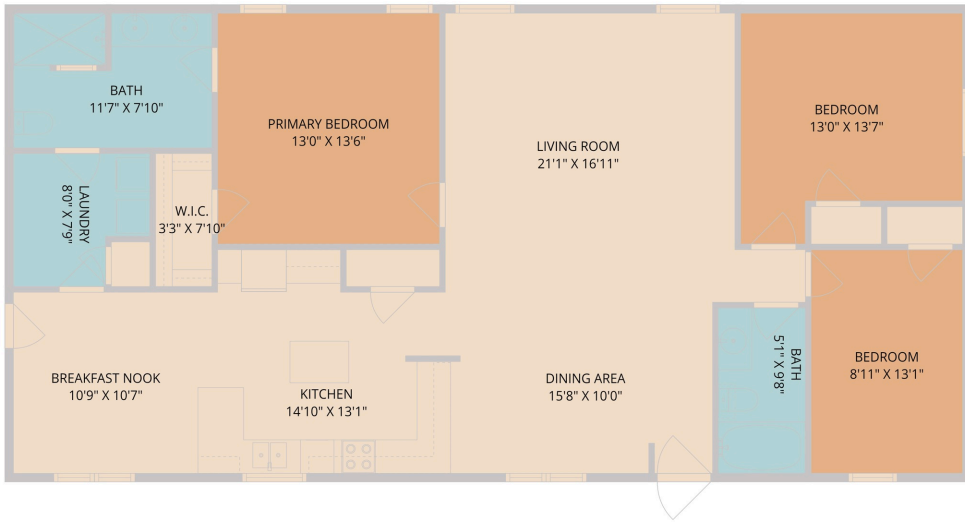

**TWIST
TOURS**

Robby Robinson, Robby Robinson Real Estate Group, ALL CITY Real Estate

📞 210-771-9006

✉️ robinsonrealtors@gmail.com

🌐 <http://www.RobbyRobinson.org>

© 2026 331 Enterprises, LLC. All rights reserved. This floor plan is an approximation of existing structures and features and is provided for convenience only with the permission of the seller. All measurements are approximate and not guaranteed to be exact or to scale. Buyer should confirm measurements using their own sources.