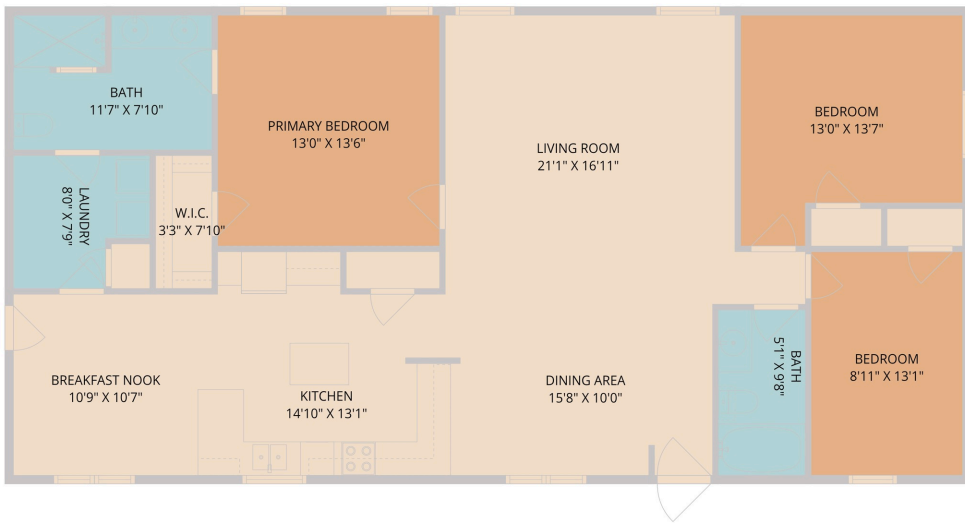

**TWIST
TOURS**

© 2026 331 Enterprises, LLC. All rights reserved. This floor plan is an approximation of existing structures and features and is provided for convenience only with the permission of the seller. All measurements are approximate and not guaranteed to be exact or to scale. Buyer should confirm measurements using their own sources.