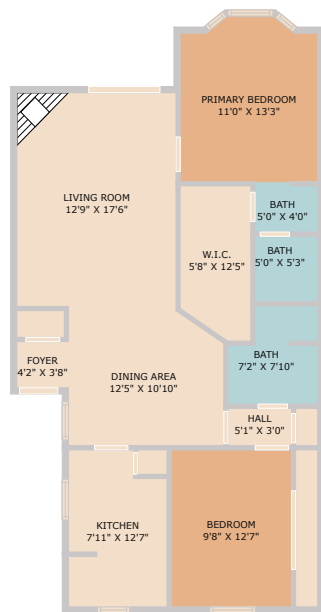

TOTAL: 985 sq. ft
FLOOR 1: 985 sq. ft

© 2025 TBD. All rights reserved. This floor plan is an approximation of existing structures and features and is provided for convenience only with the permission of the seller. All measurements are approximate and not guaranteed to be exact or to scale. Buyer should confirm measurements using their own sources.