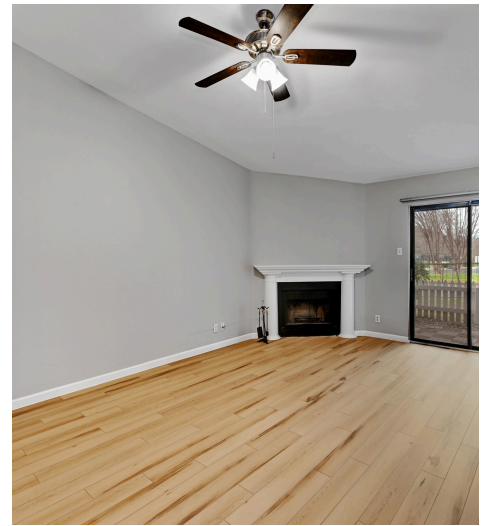

1601 Faro Drive
Austin, TX 78741

See online or with your mobile device:
<https://1601farodrive.mls.tours>

TOTAL: 985 sq. ft
FLOOR 1: 985 sq. ft

Floor Plan Created By Cubicasa App. Measurements Deemed Highly Reliable But Not Guaranteed.