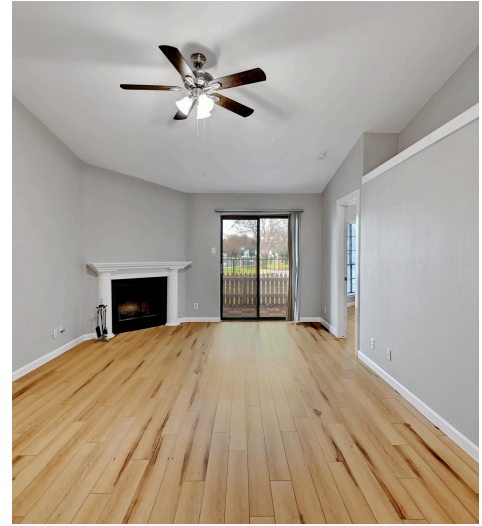

1601 Faro Drive
Austin, TX 78741

See online or with your mobile device:
<https://1601farodrive.mls.tours>

TOTAL: 985 sq. ft
FLOOR 1: 985 sq. ft

Floor Plan Created By Cubicasa App. Measurements Deemed Highly Reliable But Not Guaranteed.