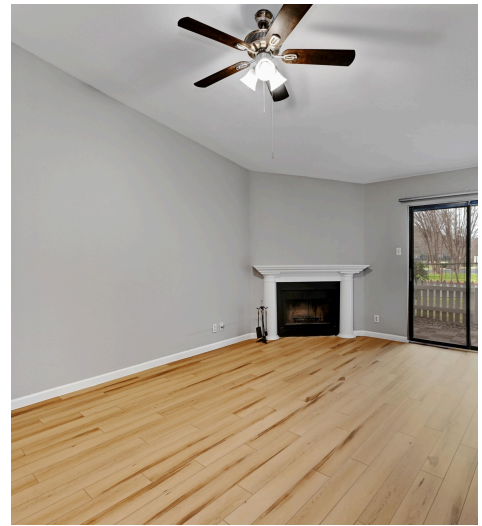

1601 Faro Drive
Austin, TX 78741

See online or with your mobile device:
<https://1601farodrive.mls.tours>

TOTAL: 985 sq. ft
FLOOR 1: 985 sq. ft

Floor Plan Created By Cubicasa App. Measurements Deemed Highly Reliable But Not Guaranteed.