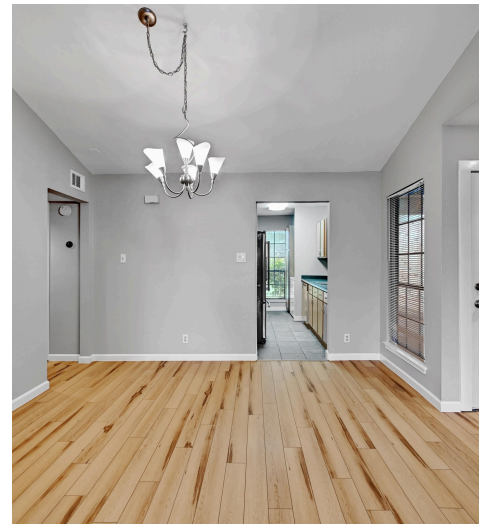

Karl Haussmann

Broker Associate

☎ (512) 422-4000

✉ KarlHaussmann@RealtyAustin.com

🌐 www.realtyaustin.com/agents/karl-haussmann

© 2025 TBD. All rights reserved. This floor plan is an approximation of existing structures and features and is provided for convenience only with the permission of the seller. All measurements are approximate and not guaranteed to be exact or to scale. Buyer should confirm measurements using their own sources.