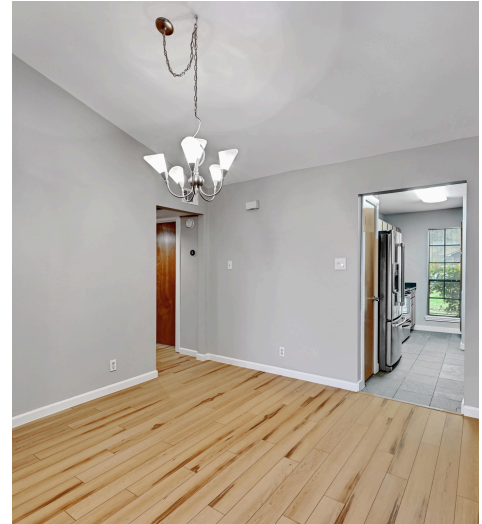

Karl Haussmann

Broker Associate

☎ (512) 422-4000

✉ KarlHaussmann@RealtyAustin.com

🌐 www.realtyaustin.com/agents/karl-haussmann

© 2025 TBD. All rights reserved. This floor plan is an approximation of existing structures and features and is provided for convenience only with the permission of the seller. All measurements are approximate and not guaranteed to be exact or to scale. Buyer should confirm measurements using their own sources.