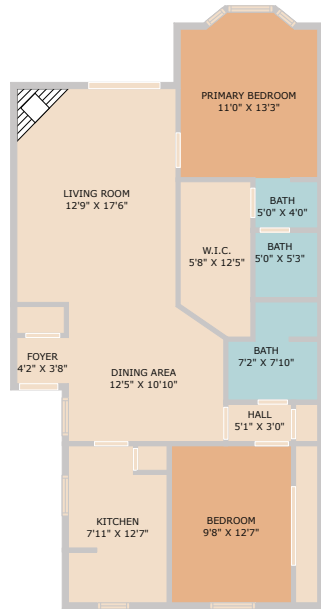

TOTAL: 985 sq. ft
FLOOR 1: 985 sq. ft