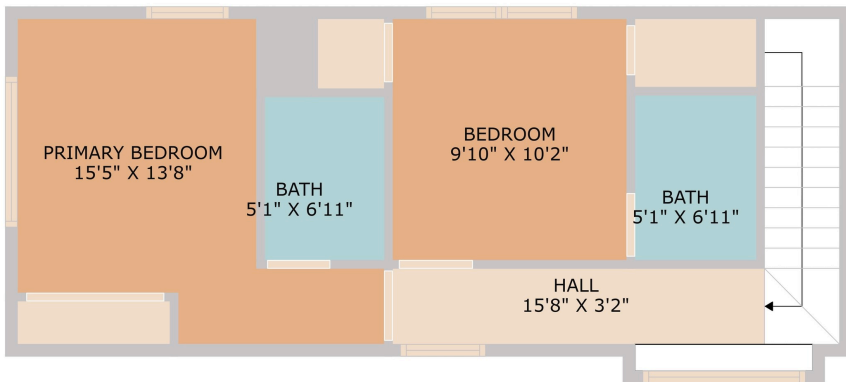

TWIST TOURS