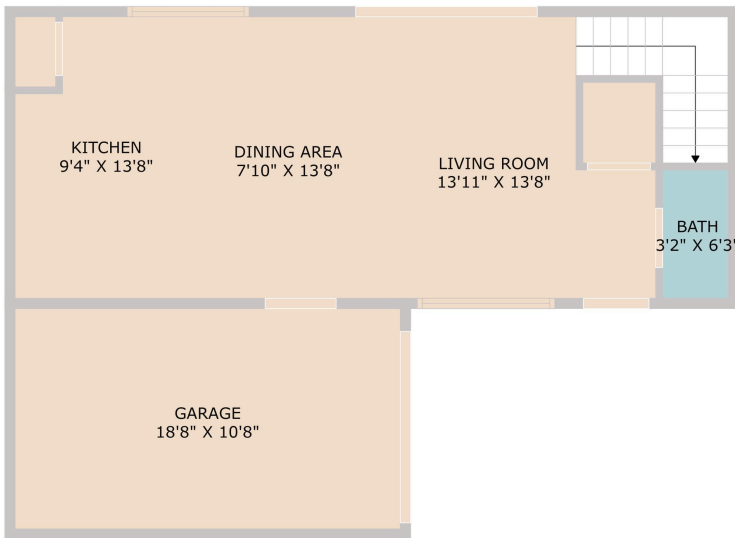

TWIST TOURS

TWIST TOURS