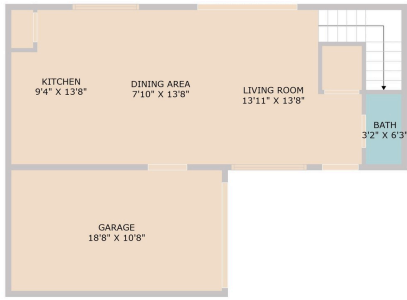

FLOOR 1

TWIST TOURS

TWIST TOURS

TWIST TOURS

© 2025 TBD. All rights reserved. This floor plan is an approximation of existing structures and features and is provided for convenience only with the permission of the seller. All measurements are approximate and not guaranteed to be exact or to scale. Buyer should perform measurements using their own sources.