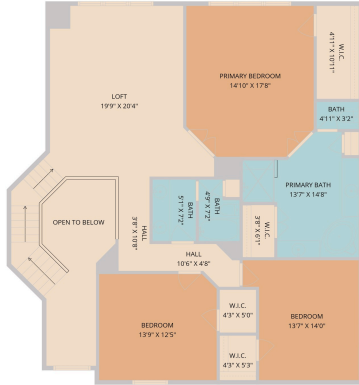

TWIST TOURS