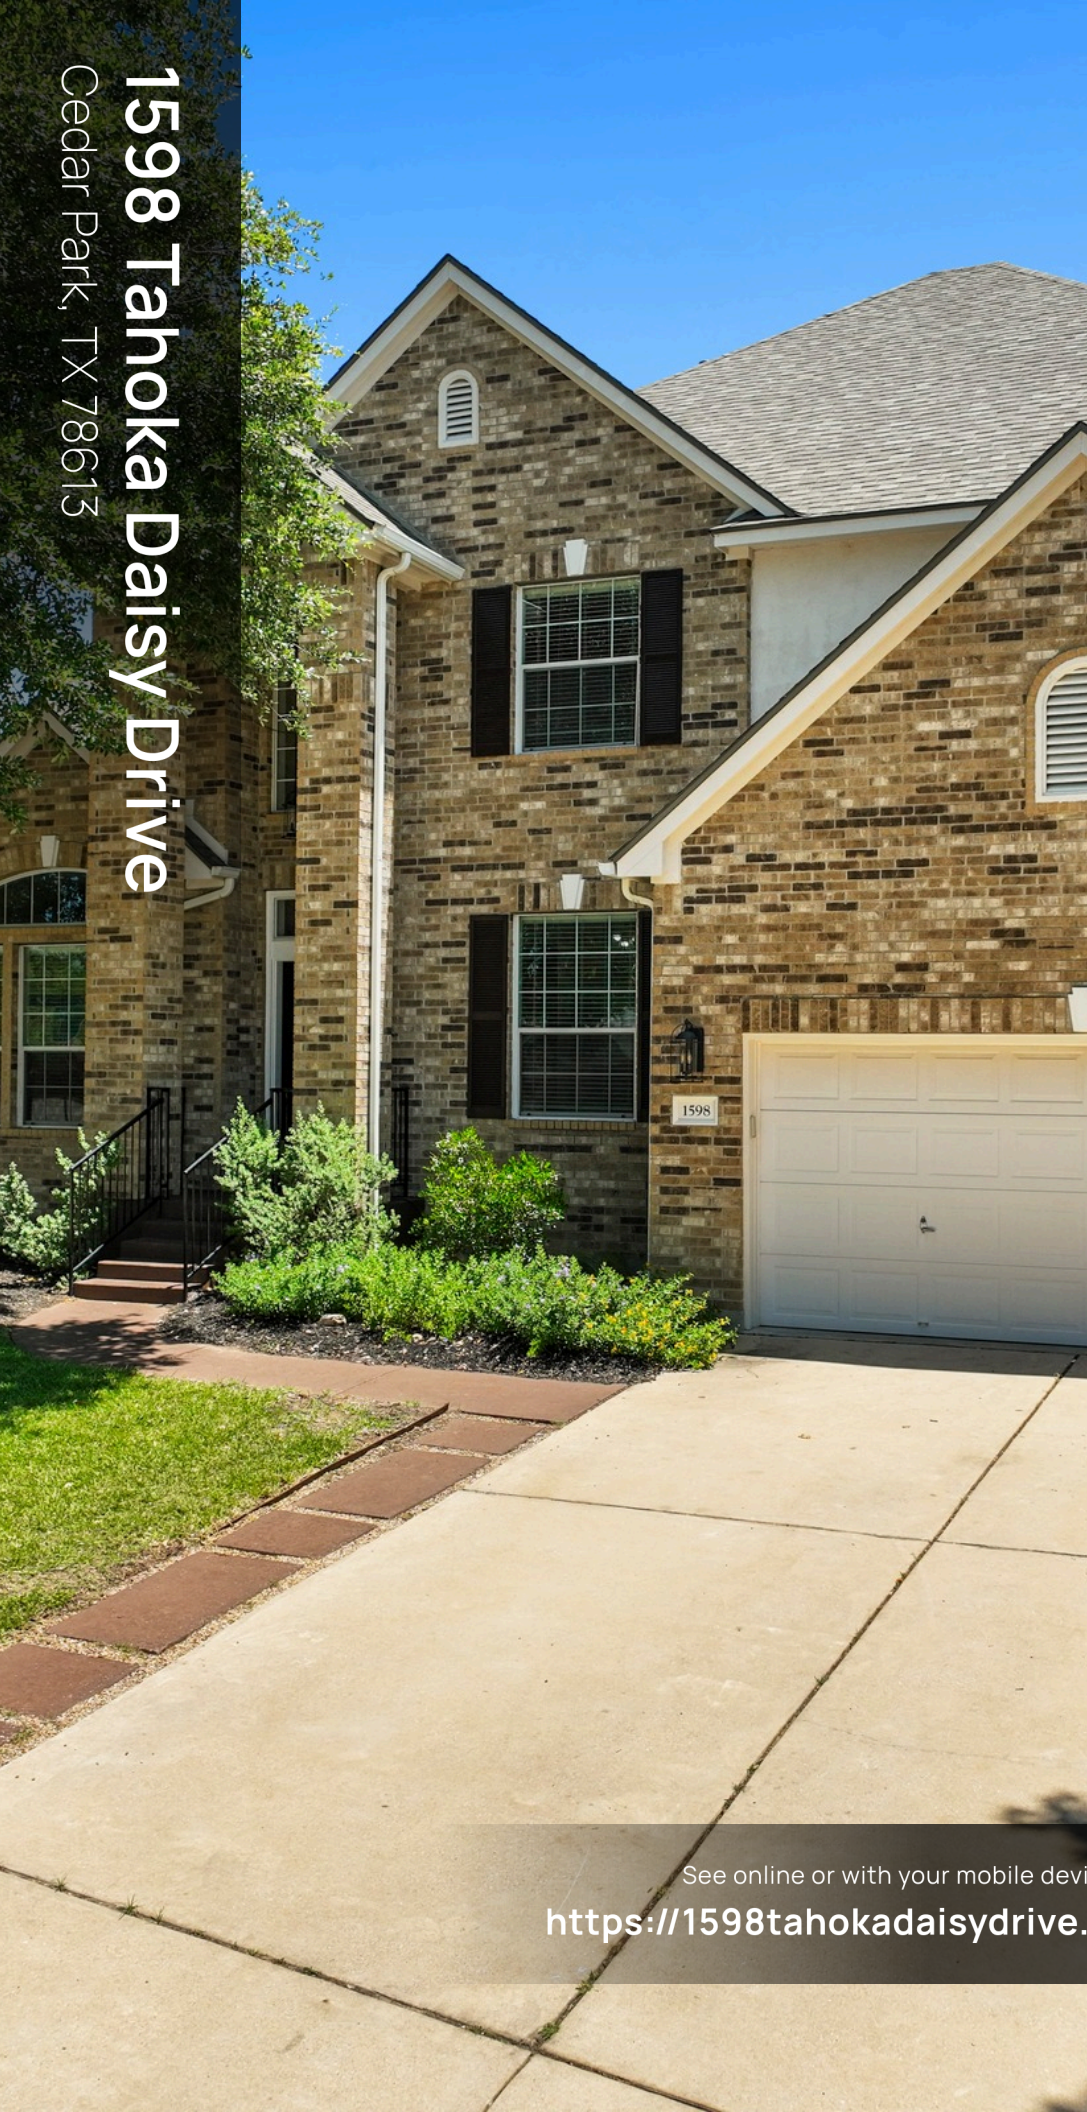

1598 Tahoka Daisy Drive
Cedar Park, TX 78613

See online or with your mobile device:
<https://1598tahokadaisydrive.mls.tours>

TWIST TOURS

Floor Plan Created By Calcsuite App. Measurements Deemed Highly Reliable But Not Guaranteed.

Home data report
1598 Tahoka Daisy Drive, Ranch at Deer Creek, Cedar Park, Travis County, Texas, United States, 78613

Total Area: 3111 sq. ft
 1st Floor: 1626 sq. ft, 2nd Floor: 1485 sq. ft
 Excluded: Garage 396 sq. ft, Screened porch 209 sq. ft, Covered patio 291 sq. ft, Patio 261 sq. ft, Open to below 141 sq. ft, Walls: 219 sq. ft.