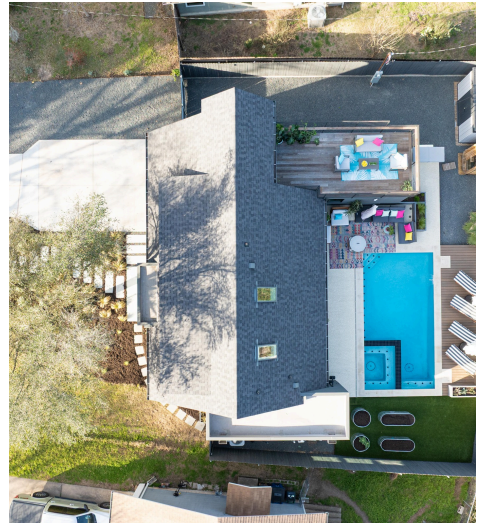

2413 Little John Lane
Austin, TX 78704

See online or with your mobile device:

<https://2413littlejohnlane.mls.tours>

FLOOR 1

FLOOR 2

TOTAL: 2025 sq. ft
 FLOOR 1: 1344 sq. ft, FLOOR 2: 681 sq. ft
 EXCLUDED AREAS: DECK: 227 sq. ft, PATIO: 402 sq. ft, BALCONY: 231 sq. ft
 Floor Plan Created By Cubicasa App. Measurements Deemed Highly Reliable But Not Guaranteed.