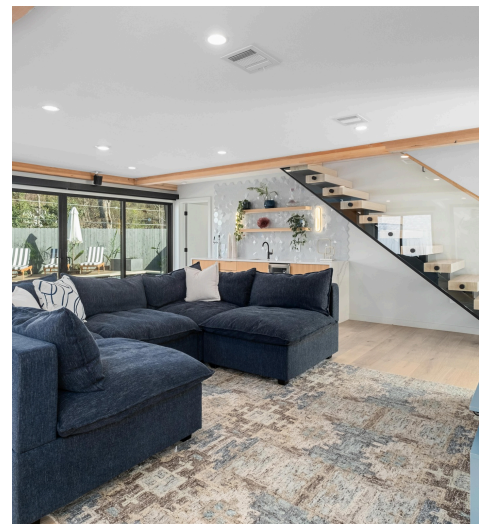

FLOOR 1

FLOOR 2

© 2025 TBD. All rights reserved. This floor plan is an approximation of existing structures and features and is provided for convenience only with the permission of the seller. All measurements are approximate and not guaranteed to be exact or to scale. Buyer should confirm measurements using their own sources.