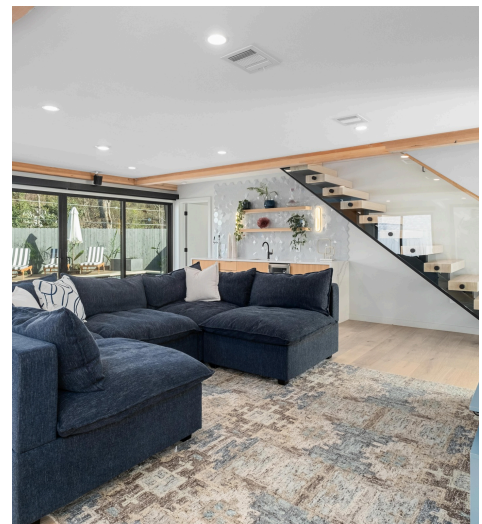

TWIST TOURS