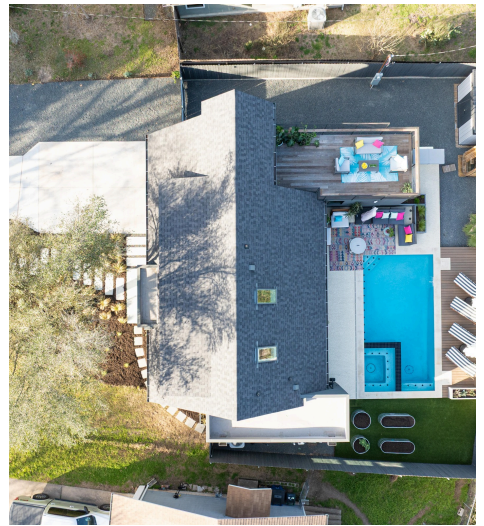

2413 Little John Lane
Austin, TX 78704

See online or with your mobile device:

<https://2413littlejohnlane.mls.tours>

TWIST TOURS

TOTAL: 2025 sq. ft
 FLOOR 1: 1344 sq. ft, FLOOR 2: 681 sq. ft
 EXCLUDED AREAS: DECK: 227 sq. ft, PATIO: 402 sq. ft, BALCONY: 231 sq. ft
 Floor Plan Created By Cubicasa App. Measurements Deemed Highly Reliable But Not Guaranteed.