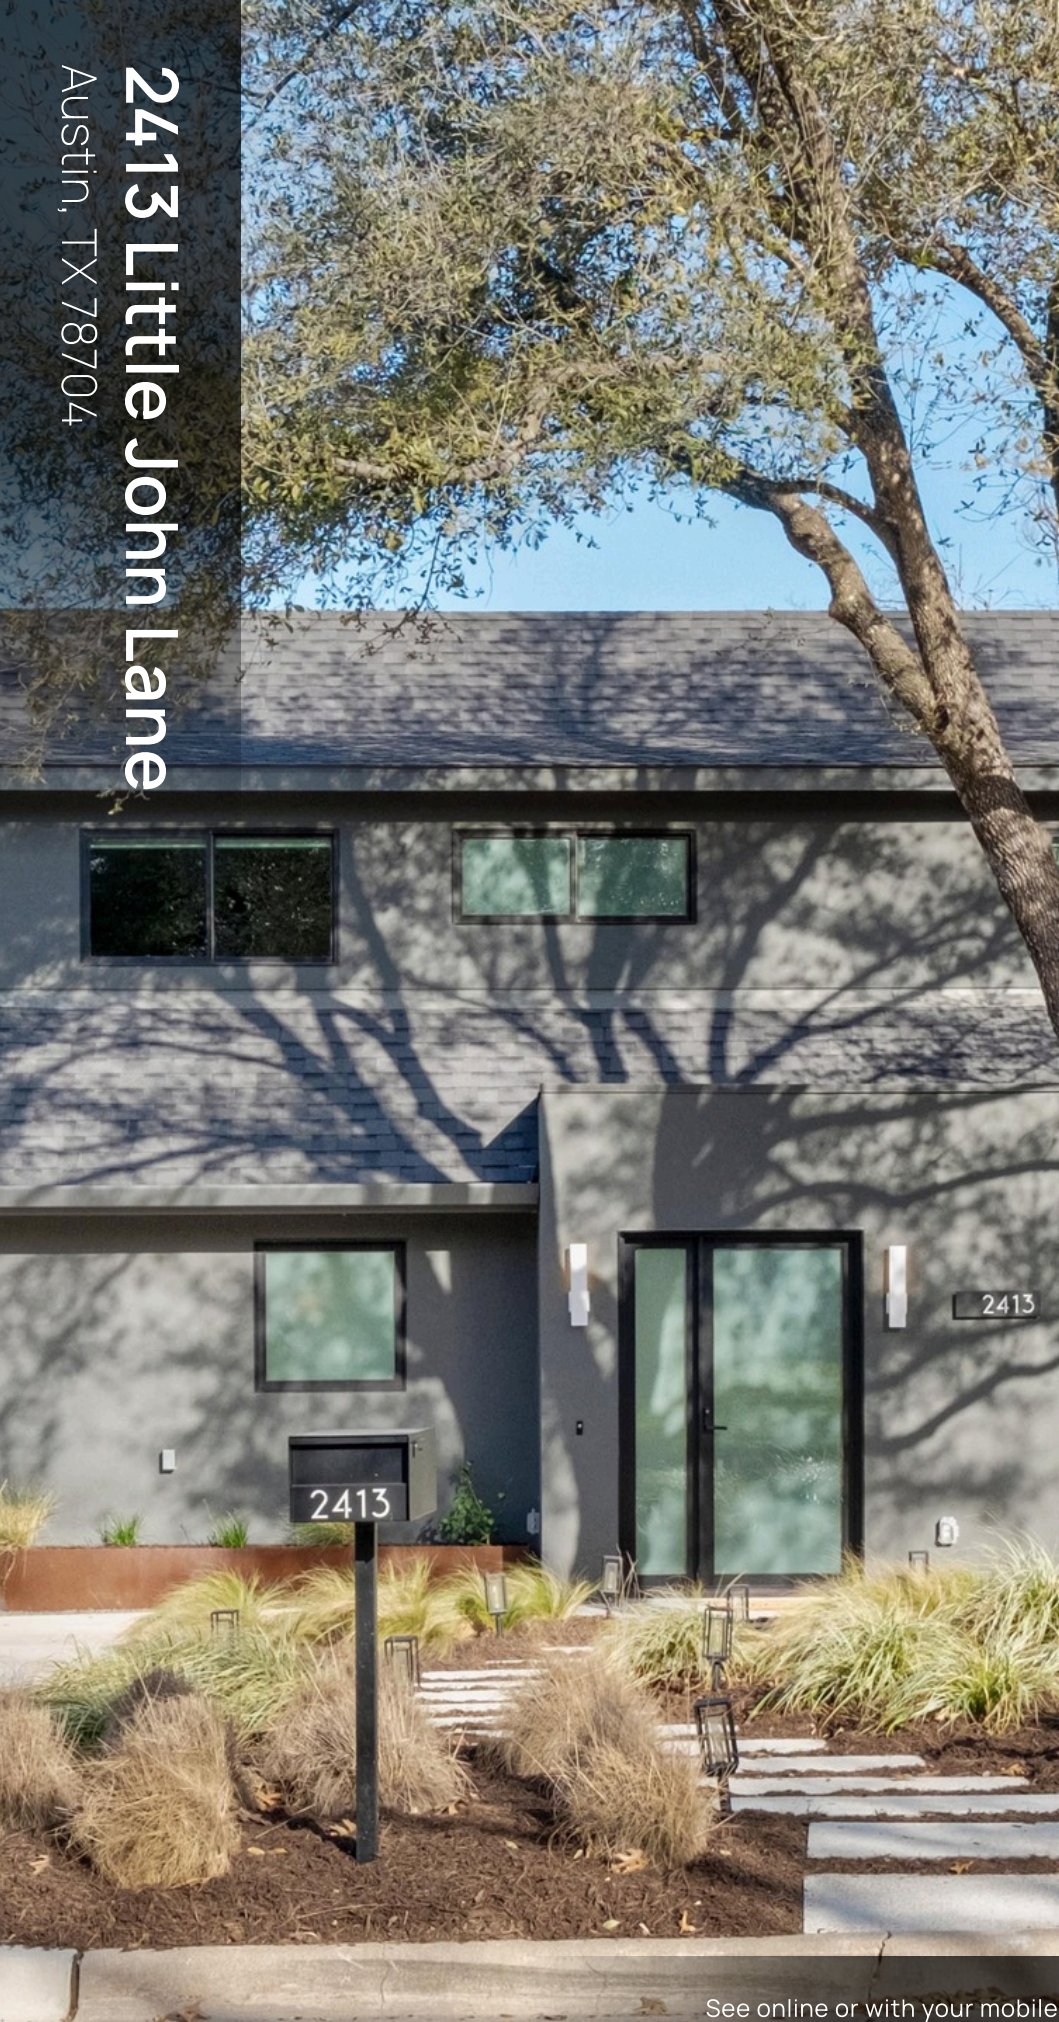

2413 Little John Lane
Austin, TX 78704

See online or with your mobile device:

<https://2413littlejohnlane.mls.tours>

TWIST TOURS

TOTAL: 2025 sq. ft
 FLOOR 1: 1344 sq. ft, FLOOR 2: 681 sq. ft
 EXCLUDED AREAS: DECK: 227 sq. ft, PATIO: 402 sq. ft, BALCONY: 231 sq. ft
 Floor Plan Created By Cubicasa App. Measurements Deemed Highly Reliable But Not Guaranteed.