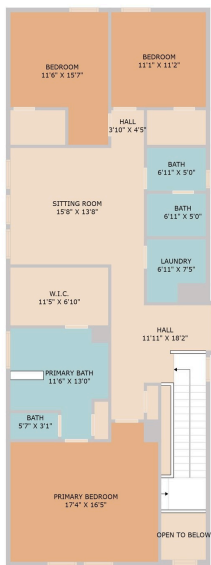

**TWIST
TOURS**

**TWIST
TOURS**