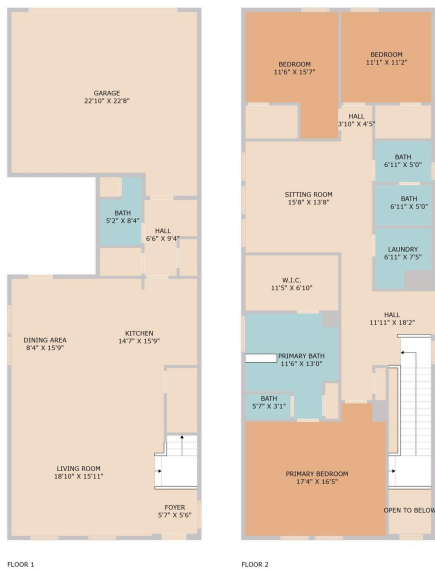

**TWIST
TOURS**

© 2025 TBD. All rights reserved. This floor plan is an approximation of existing structures and features and is provided for convenience only with the permission of the seller. All measurements are approximate and not guaranteed to be exact or to scale. Buyer should confirm measurements using their own sources.