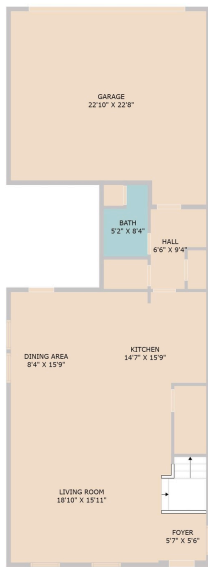

**TWIST
TOURS**

**TWIST
TOURS**

**TWIST
TOURS**

© 2025 TBD. All rights reserved. This floor plan is an approximation of existing structures and features and is provided for convenience only with the permission of the seller. All measurements are approximate and not guaranteed to be exact or to scale. Buyer should confirm measurements using their own sources.