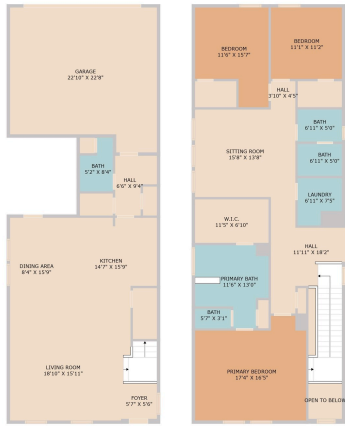

Micah Wagner

Broker, Owner - GRI

📞 512-694-0589

✉️ MicahWagner@me.com

🌐 micahwagnerrealestate.com