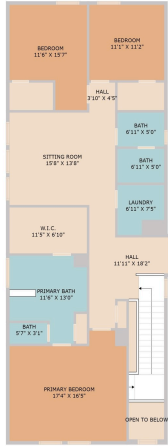

Micah Wagner

Broker, Owner - GRI

📞 512-694-0589

✉️ MicahWagner@me.com

🌐 micahwagnerrealestate.com