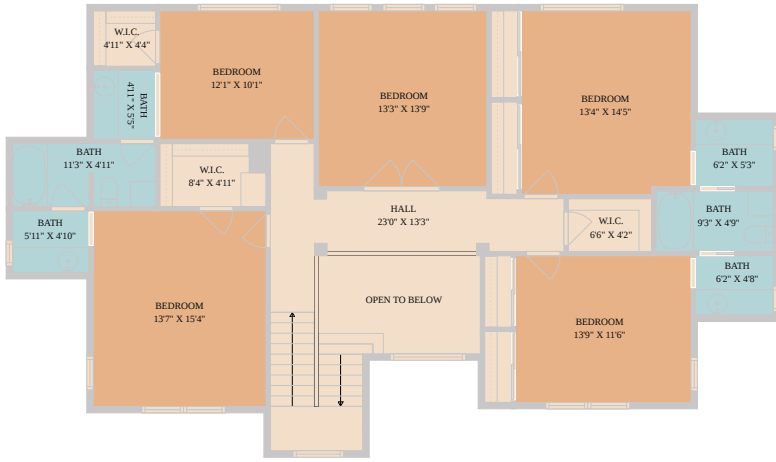

**TWIST
TOURS**

**TWIST
TOURS**

**TWIST
TOURS**

© 2026 331 Enterprises, LLC. All rights reserved. This floor plan is an approximation of existing structures and features and is provided for convenience only with the permission of the seller. All measurements are approximate and not guaranteed to be exact or to scale. Buyer should confirm measurements using their own sources.