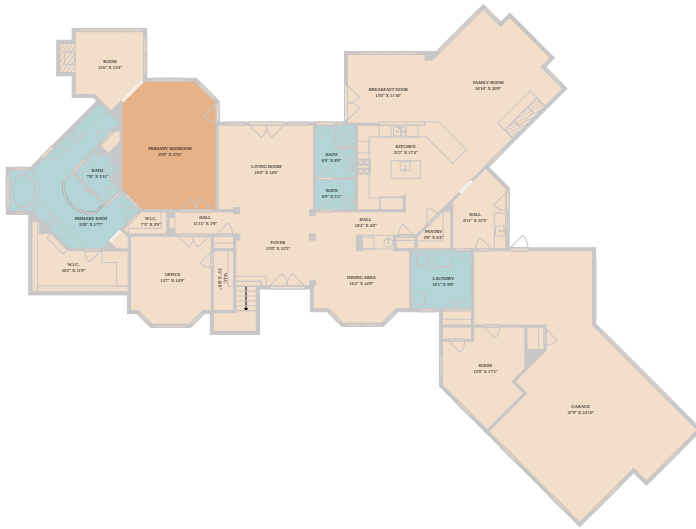

**TWIST
TOURS**