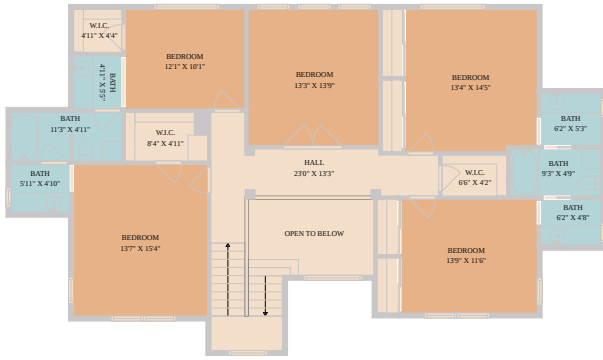

**TWIST
TOURS**