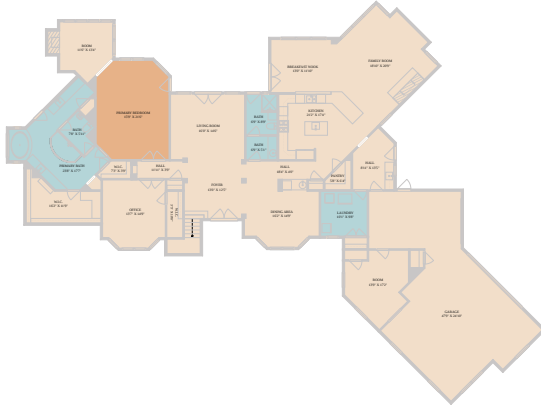

**TWIST
TOURS**