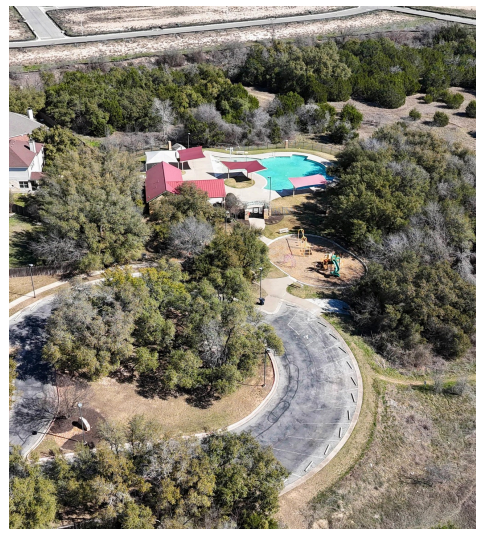

108 Killdeer

Leander, TX 78641

See online or with your mobile device:
<https://108killdeer.mls.tours>

Floor Plan Created By Cubicasa App. Measurements Deemed Highly Reliable But Not Guaranteed.

The Cummings Team®
 Realtor®, GRI®, SRS, ABR, RENE
 ☎ (512) 619-3186
 ✉ hello@cummingsteam.com
 🌐 www.cummingsteam.com/