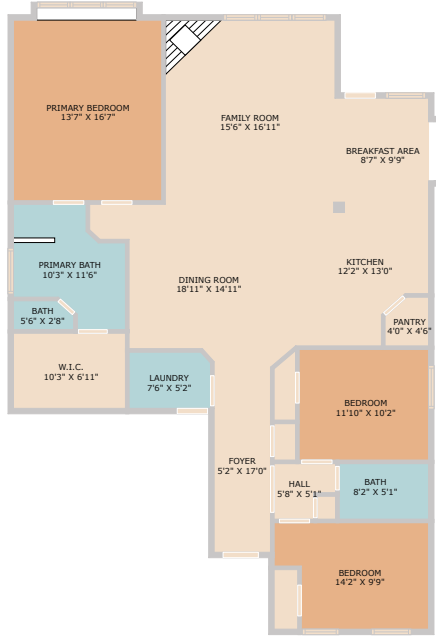

The Cummings Team®
Realtor®, GRI®, SRS, ABR, RENE
☎ (512) 619-3186
✉ hello@cummingsteam.com
🌐 www.cummingsteam.com/

© 2025 TBD. All rights reserved. This floor plan is an approximation of existing structures and features and is provided for convenience only with the permission of the seller. All measurements are approximate and not guaranteed to be exact or to scale. Buyer should confirm measurements using their own sources.