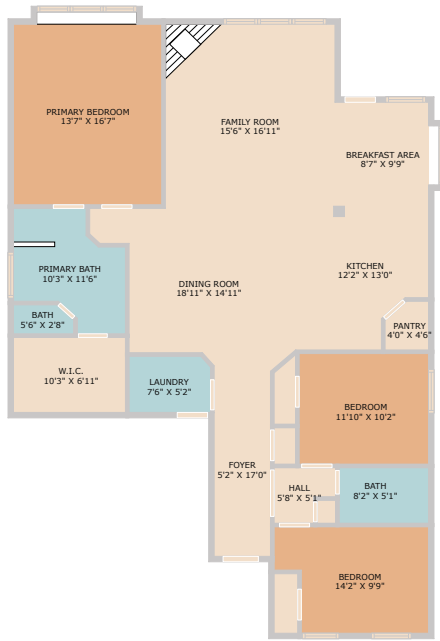

108 Killdeer

Leander, TX 78641

See online or with your mobile device:
<https://108killdeer.mls.tours>

Floor Plan Created By Cubicasa App. Measurements Deemed Highly Reliable But Not Guaranteed.

**TWIST
TOURS**

© 2025 TBD. All rights reserved. This floor plan is an approximation of existing structures and features and is provided for convenience only with the permission of the seller. All measurements are approximate and not guaranteed to be exact or to scale. Buyer should confirm measurements using their own sources.