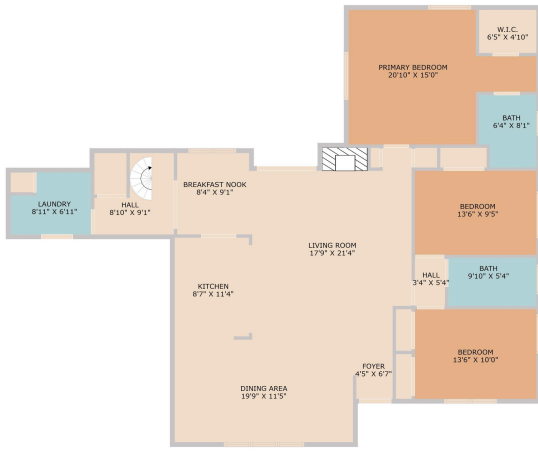

TWIST TOURS