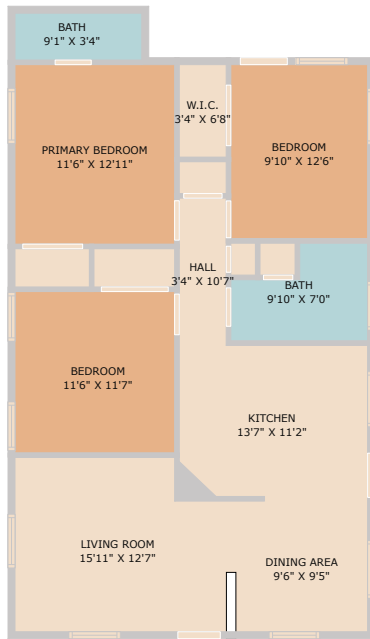

**TWIST
TOURS**

© 2025 TBD. All rights reserved. This floor plan is an approximation of existing structures and features and is provided for convenience only with the permission of the seller. All measurements are approximate and not guaranteed to be exact or to scale. Buyer should confirm measurements using their own sources.